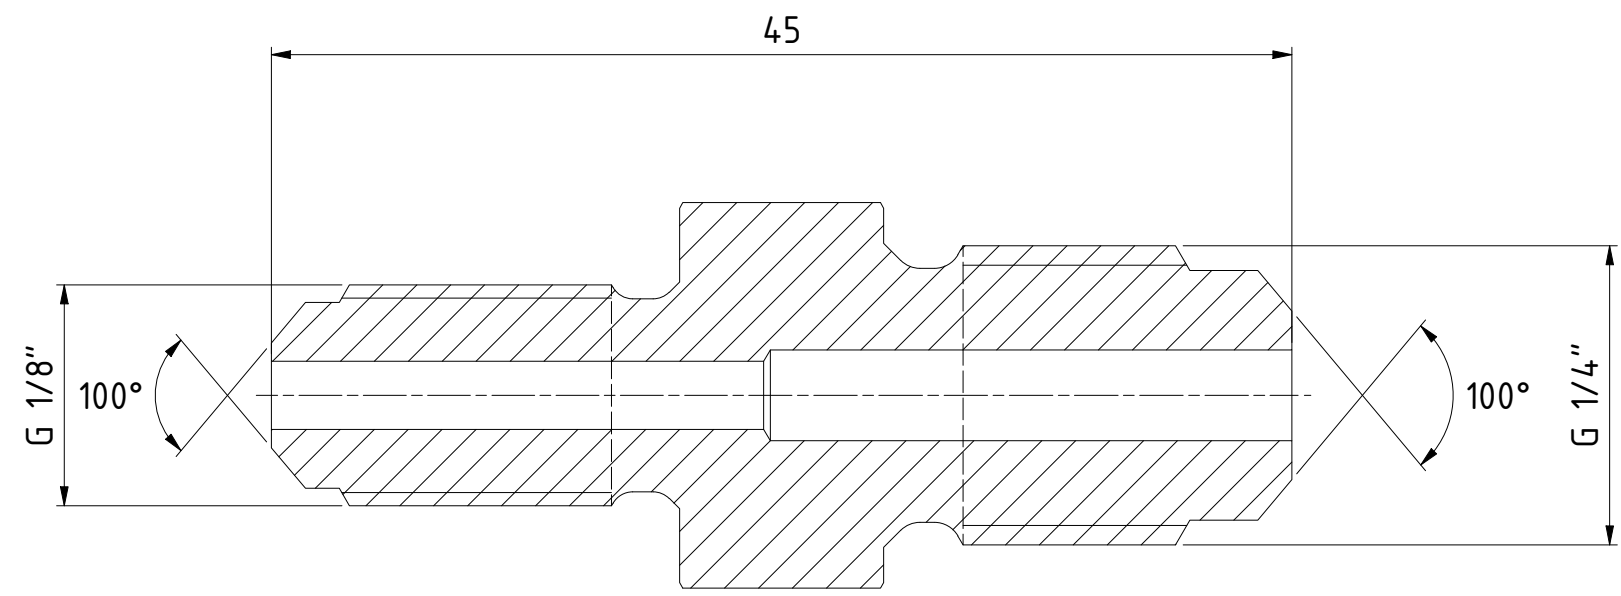

This document must not be copied, either completely or in part, without permission. Any infringement will have legal consequences ©

2 : 1

A-A

Product No.	199501625
Nominal flow \varnothing DN:	3 mm
Connection Stroke:	mm
Max WP Connected:	2500 bar
Min BP Connected:	5000 bar
Temperature range:	$^{\circ}\text{C} - ^{\circ}\text{C}$
Connection:	G 1/8" x G 1/4"
Sealing material:	
Hexagon:	17

1	1	Adaptor	Steel, Zn 8 black			
Item	Qty	Description	Material			
		Scale: 3 : 1	Drawn: CABAO	Checked: FR	Appr.: JE	ECO
		Drawing No. 199501625			Date: 2020-06-10	
		Assembly Drawing			Issue: AC	Sheet: 1 / (1)