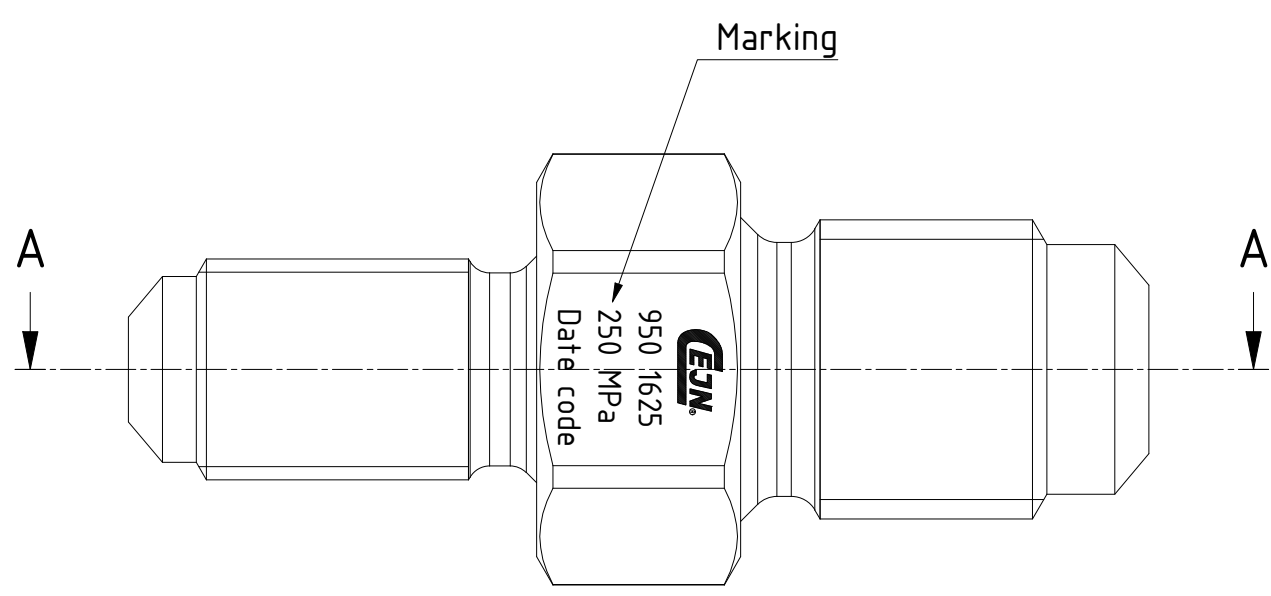

This document must not be copied, either completely or in part, without permission. Any infringement will have legal consequences ©

2 : 1

A-A

Product No.	199501625
Nominal flow \varnothing DN:	3 mm
Connection Stroke:	mm
Max WP Connected:	2500 bar
Min BP Connected:	5000 bar
Temperature range:	$^{\circ}\text{C} - ^{\circ}\text{C}$
Connection:	G 1/8" x G 1/4"
Sealing material:	
Hexagon:	17

1	1	Adaptor	Steel, Zn 8 black			
Item	Qty	Description	Material			
		Scale: 3 : 1	Drawn: CABAO	Checked: FR	Appr.: JE	ECO
		Drawing No. 199501625			Date: 2020-06-10	
		Assembly Drawing			Issue: AC	Sheet: 1 / (1)