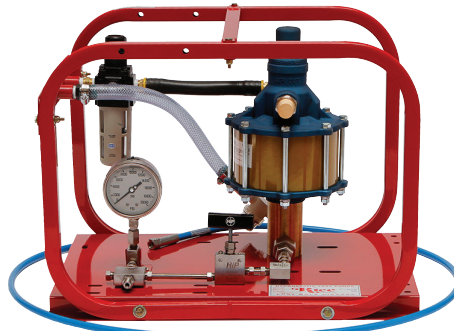

Pnömatik Hidrostatik Test Pompaları

High Pressure Pneumatic Hydrostatic Test Pumps

- › Dahili basınç ayar valfi ile istenen basınçta çalışır
- › Hava motoru ile yüksek basınçlarda çalışma imkanı
- › Parlama, patlama riski olan alanlarda güvenli çalışma
- › Emniyet valfi sayesinde çalışma basıncı üzerine çıkmaz
- › Basıncı tutar, çek valf ile donatılmıştır, geri tepmez
- › Komple kafes ile çevrilidir, pompa koruma altındadır
- › Gliserin dolgulı paslanmaz çelik manometre ile sevk edilir
- › İsteğe göre basınç ve debide özel imalat yapılabilir
- › İş güvenliği kriterlerine uygun, açıkta hareketli parça yoktur
- › Menşee ABD, imalat ve montaj hatalarına karşı 2 yıl garantili

- › Safe operation with internal pressure control valve
- › Operation at high pressures with air motor
- › Safe operation in areas with explosion hazard
- › Can not over working pressure via internal safety valve
- › Equipped with check valve, non-backlash
- › With protective cage, the pump is under protection
- › Delivered with stainless steel gauge with glycerine filling
- › Special production according to desired pressure and flow rate
- › Complies with occupational safety criteria, no moving parts
- › 2 year warranty, RICE HYDRO brand, origin USA

Opsiyonel Aksesuarlar / Optional Accessories

Taşıma ve Teker Seti Transport and Wheel Set

Örnek Uygulama Example Application